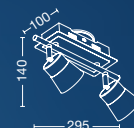

ART: **APL5322**

Color: Cromo
LED - 2x4,2w
3000K