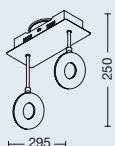

ART: **ATL4722**

Color: Cromo
LED - 2x5w
3000K