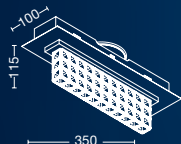

SARA III

ART: **APL6012**

Color: Cromo
LED - 1x12,6w
3000K