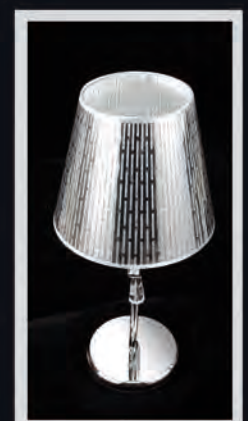

ART: **AP55045**
E14 LED
W: 530mm
H: 440mm
E: 300mm

LEVITY

ART: **CT63073**
3xE14 LED
Ø740mm - H: 920mm

DESIRE

ART: **CT65057**
3xE14 LED
Ø570mm - H: 640mm

ART: **VE65024**
E14 LED
Ø240mm - H: 540mm

.06

APLIQUES DECORATIVOS LED