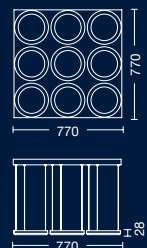

OLIMPIC 9

ART: **CTL2677795**

Color: Blanco
LED - 95w
3000K
DIMERIZABLE