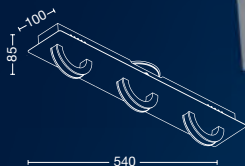

ART: **APL4421**

Color: Cromo
LED - 1x2,5w
3000K

ART: **APL4423**

Color: Cromo
LED - 3x2,5w
3000K