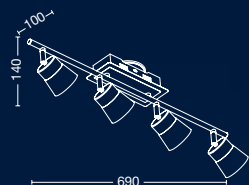

APLIQUES DECORATIVOS

CAP

ART: **APL5324**

Color: Cromo
LED - 4x4,2w
3000K

ART: **APL5321**

Color: Cromo
LED - 1x4,2w
3000K