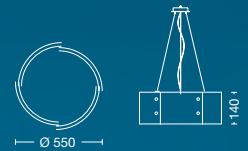

AMEBA

Colgante construido con vidrio curvo fantasma.
Tapa inferior en vidrio satinado.

ART: **CT67055**

Color: Cromado / Vidrio Satinado
4xE27 LED