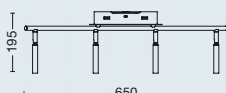

ART: **APL5024**

Color: Cromo
LED - 4x6w
3000K