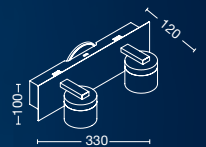

ART: **APL5122**

Color: Cromo
LED - 2x4,2w
3000K