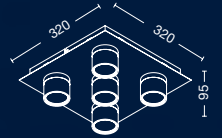

ART: **APL5124**

Color: Cromo
LED - 5x4,2w
3000K