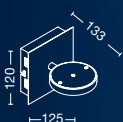

ROGGER

ART: **APL4821**

Color: Cromo
LED - 1x4,2w
3000K