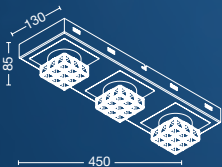

ART: **APL5523**

Color: Cromo
LED - 3x4,2w
3000K