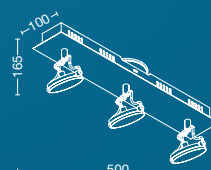

Color: Cromo
LED - 3x5w
3000K