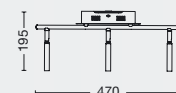

ART: **APL5023**

Color: Cromo
LED - 3x6w
3000K