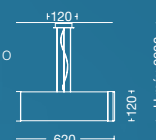

ART: **CT48062**

Color: Cromado
6xE27 LED