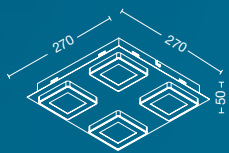

ART: **ATL5224**

Color: Cromo
LED - 4x4.2w
3000K

ART: **APL5221**

Color: Cromo
LED - 1x4.2w
3000K