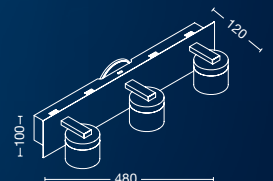

ART: **APL5123**

Color: Cromo
LED - 3x4,2w
3000K