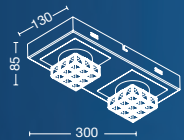

ART: **APL5522**

Color: Cromo
LED - 2x4,2w
3000K