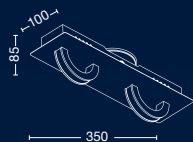

APLIQUES DECORATIVOS

NATIVO

ART: **APL4422**

Color: Cromo
LED - 2x2,5w
3000K