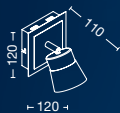

ART: **APL5321**

Color: Cromo
LED - 1x4,2w
3000K