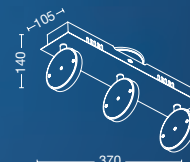

ART: **APL4823**

Color: Cromo
LED - 3x4,2w
3000K