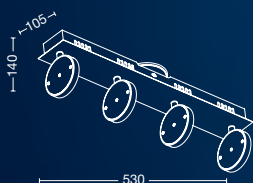

ART: **APL4824**

Color: Cromo
LED - 4x4,2w
3000K