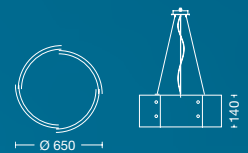

ART: **CT67065**

Color: Cromado / Vidrio Satinado
5xE27 LED