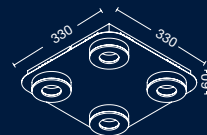

ART: **APL4324**

Color: Cromo
LED - 4x5w
3000K