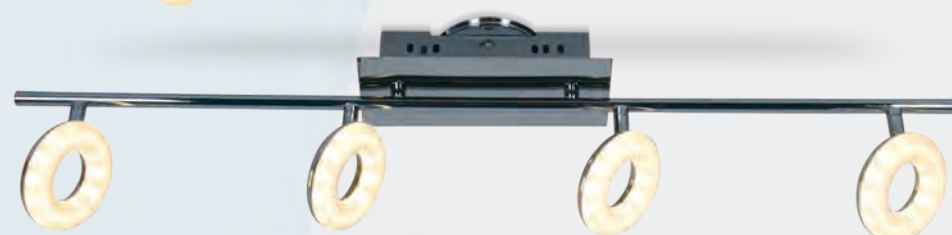

Color: Cromo
LED - 1x5w
3000K

ART: **APL4722**

Color: Cromo
LED - 2x5w
3000K

ART: **ATL4722**

Color: Cromo
LED - 2x5w
3000K

ART: **APL4723**

Color: Cromo
LED - 3x5w
3000K

ART: **APL4724**