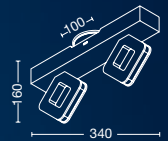

ART: **APL4022**

Color: Cromo
LED - 2x5,5w
3000K

ART: **APL4023**

Color: Cromo
LED - 3x5,5w
3000K