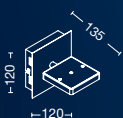

ART: **APL5421**

Color: Cromo
LED - 1x4,2w
3000K