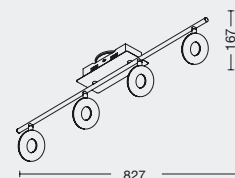

ART: **APL4724**

Color: Cromo
LED - 4x5w
3000K