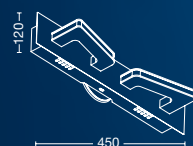

ART: **APL4522**

Color: Cromo
LED - 2x4,5w
3000K