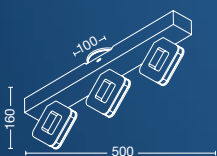

TOILETTE

ART: **APL4021**

Color: Cromo
LED - 1x5,5w
3000K

ART: **APL4022**

Color: Cromo
LED - 2x5,5w
3000K

ART: **APL4023**

Color: Cromo
LED - 3x5,5w
3000K