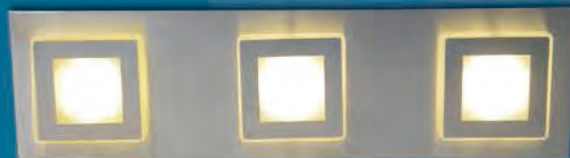

ART: **APL5223**

Color: Cromo
LED - 3x4.2w
3000K