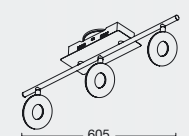

ART: **APL4723**

Color: Cromo
LED - 3x5w
3000K