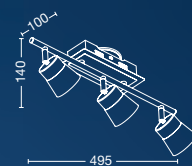

ART: **APL5323**

Color: Cromo
LED - 3x4,2w
3000K